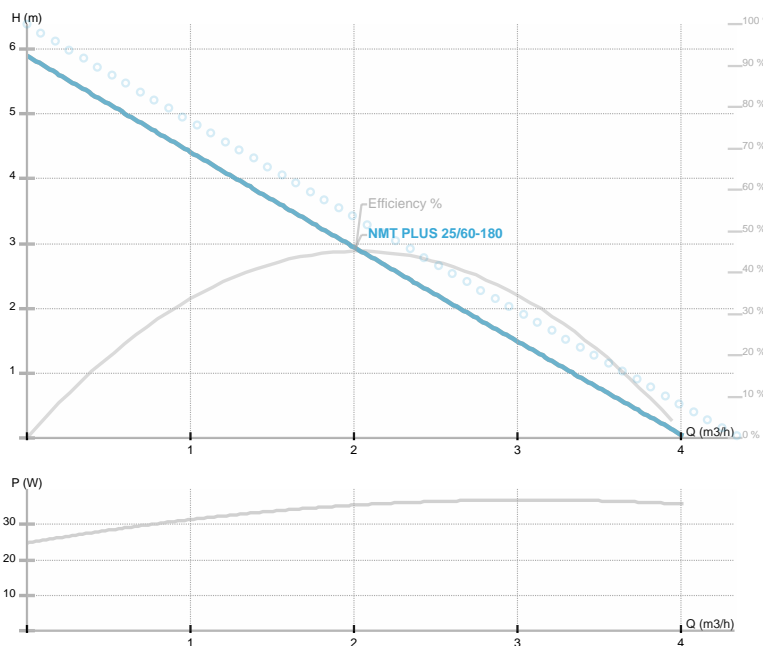

NMT PLUS 25/60-180

NMT PLUS / Electronically regulated circulating pump
 Heating, Climatisation

Part number	979523853
Power supply	1~230 V
Declared protection	IP44
Q max	3.31 [m³/h]
H max	5.76 [m]
RPM	4100 [1/min]
Motor power	36 [w]
Declared current	0.32 [A]
Fluid	Water VDI 2035, glycol 40%
Fluid temperature	-10.0 ÷ 110.0 [°C]
Insulation class	F
DN	25 [mm]
Connector	Rp 1
Net weight	2.40 [kg]
Length	180 [mm]
Approvals	CE EAC
EEI	0.18
Efficiency	38.25 [%]
Impeller material	Noryl 1630V
Bearing material	Ceramics
Shaft material	Ceramics
Hydraulics material	Gray cast iron
Mains frequency	50 Hz
Connection	Rp 1
Max pressure	1.0 MPa
Ambient temp.range	40 deg C

Drawing

L=180 DN=25 b1=80 b2=48 l=108 a=32 D2=6/4

Electrical wiring