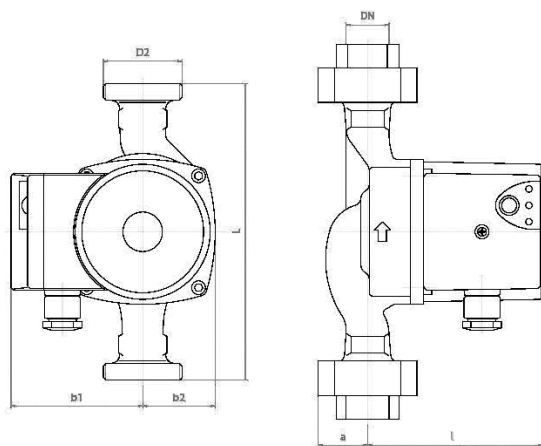

NMT PLUS 25/60-180

NMT PLUS / Electronically regulated circulating pump
 Heating, Climatisation

Part number	979523853
Power supply	1~230 V
Declared protection	IP44
Q max	3.31 [m³/h]
H max	5.76 [m]
RPM	4100 [1/min]
Motor power	36 [w]
Declared current	0.32 [A]
Fluid	Water VDI 2035, glycol 40%
Fluid temperature	-10.0 ÷ 110.0 [°C]
Insulation class	F
DN	25 [mm]
Connector	Rp 1
Net weight	2.40 [kg]
Length	180 [mm]
Approvals	CE EAC
EEI	0.18
Efficiency	38.25 [%]
Impeller material	Noryl 1630V
Bearing material	Ceramics
Shaft material	Ceramics
Hydraulics material	Gray cast iron
Mains frequency	50 Hz
Connection	Rp 1
Max pressure	1.0 MPa
Ambient temp.range	40 deg C

Drawing

L=180 DN=25 b1=80 b2=48 l=108 a=32 D2=6/4

Electrical wiring